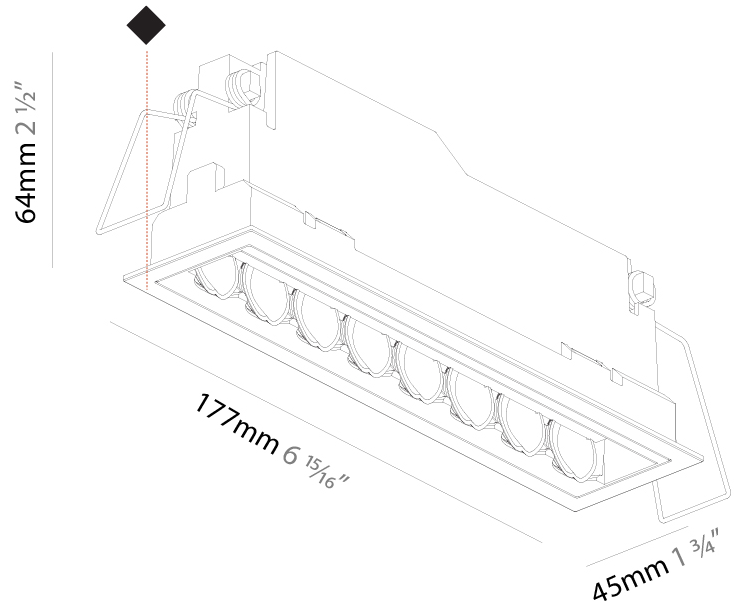

GENERAL

Series: Magiq Hollow Wallwash
Subseries: Magiq Hollow Wallwash
Partner: Prolicht
Division: Architectural
Installation: Recessed
Product Type: Wallwash
Mounting Location: Ceiling
Light Distribution: Downlight

PHYSICAL

Shape: Rectangle
Length (mm): 177
Length (in): 6 15/16
Width (mm): 45
Width (in): 1 3/4
Height (mm): 64
Height (in): 2 1/2
Ceiling Thickness (mm): 5 - 30
Ceiling Thickness (in): 1/16 - 1 3/16
Min. Recessing Depth (mm): 100
Min. Recessing Depth (in): 3 15/16
Fixture Finish: [SSR / BKV / CWI / CRY / HAB / UFT / ITA / RUA / FTG / MYG / LOD / PUS / FRO / FUP / KIA / POP / BLS / SPG / MEY / GOH / CHC / COM / ABZ / JAG / OBR / MOS / ROR](#)
Fixture Material: Aluminum Die Cast
Cut-out Measurements: 170mm / 6 11/16" x 38mm / 1 1/2"

ELECTRICAL

Lamp Type: LED (Zhaga Standard)
Input Wattage (W): 19
Total Output Wattage (W): 17.2
Dimming: Tri-Mode (Non-Dimming and Phase Dimming (120Vac only) and 0-10V Dimming)
Driver Included: No
Driver Location: Remote
Driver Type: Constant Current - Universal
Driver Class: Class 2
Input Voltage (V): 120 - 277
Constant Current (MA): 700

LED

Number of LEDs: 8
Color Temperature (°K): [2700 / 3000 / 3500 / 4000](#)
Max. Delivered Lumen (lm): 1270 / 1270 / 1513 / 1544
Nominal Lumen (lm): 1492 / 1492 / 1778 / 1814
CRI: >90 CRI
Lamp Life (hrs): 50000

OPTICAL

RATINGS AND CERTIFICATIONS

Certified By: CSA Certified to UL and CSA Standards
IP rating: IP20

100mm
3 15/16"

5 - 30 mm
3/16" - 1 3/16"

170mm x 38mm
6 11/16" x 1 1/2"