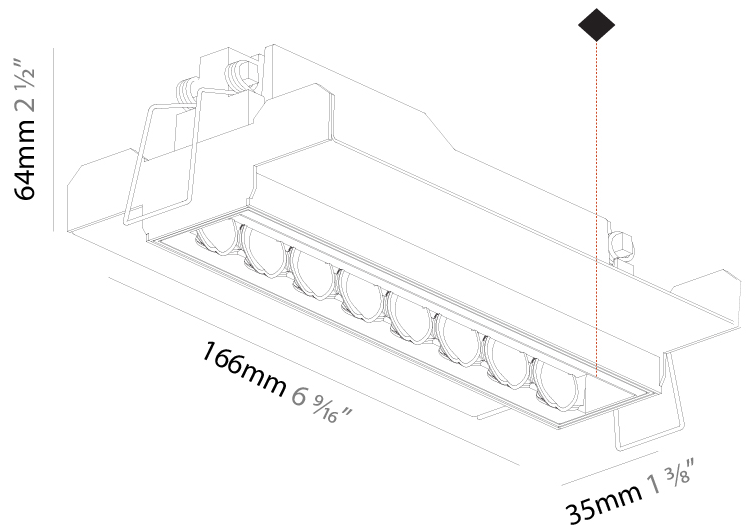

PHYSICAL

Shape: Rectangle
Length (mm): 166
Length (in): 6 ⁹/₁₆
Width (mm): 35
Width (in): 1 ³/₈
Height (mm): 64
Height (in): 2 ¹/₂
Ceiling Thickness (mm): 12.5
Ceiling Thickness (in): 1/2
Min. Recessing Depth (mm): 100
Min. Recessing Depth (in): 3 ¹⁵/₁₆
Weight (kg): 0.535
Weight (lbs): 1.18
Fixture Finish: SSR / BKV / CWI / CRY / HAB / UFT / ITA / RUA / FTG / MYG / LOD / PUS / FRO / FUP / KIA / POP / BLS / SPG / MEY / GOH / CHC / COM / ABZ / JAG / OBR / MOS / ROR
Holder Finish: WHI / BLK
Fixture Material: Aluminum Die Cast
Cut-out Measurements: 173mm / 6 13/16" x 42mm / 1 5/8"

ELECTRICAL

Lamp Type: LED (Zhaga Standard)
Input Wattage (W): 19
Total Output Wattage (W): 17.2
Dimming: Tri-Mode (Non-Dimming and Phase Dimming (120Vac only) and 0-10V Dimming)
Driver Included: No
Driver Location: Recessed Housing
Driver Type: Constant Current - Universal
Driver Class: Class 2
Housing: See components
Input Voltage (V): 120 - 277
Constant Current (MA): 700

LED

Number of LEDs: 8
Color Temperature (°K): 2700 / 3000 / 3500 / 4000
Max. Delivered Lumen (lm): 1270 / 1270 / 1513 / 1544
Nominal Lumen (lm): 1492 / 1492 / 1778 / 1814
CRI: >90 CRI
Lamp Life (hrs): 50000
Upon Request: Special Color Temperature

OPTICAL

Upon Request: Special Beam Angles

RATINGS AND CERTIFICATIONS

Certified By: CSA Certified to UL and CSA Standards

IP rating: IP20
Zaneen Company Inc. © 2026, T 1800-388-3382, F 416-247-9319, www.zaneen.com