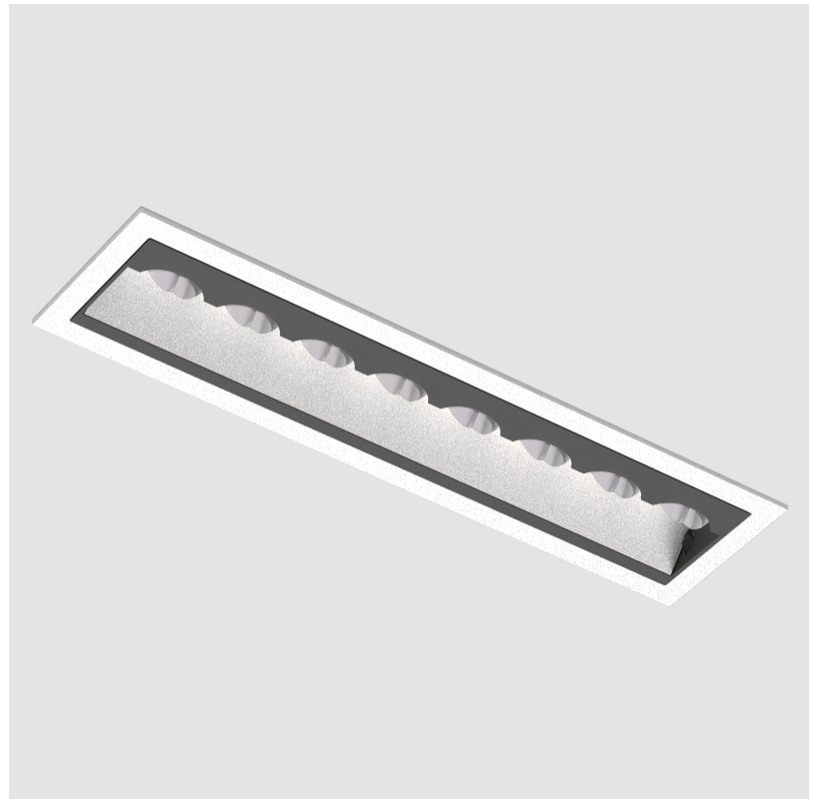

GENERAL

Series: Magiq Hollow Wallwash
Subseries: Magiq Hollow Wallwash Korona
Partner: Prolicht
Division: Architectural
Installation: Recessed
Product Type: Wallwash
Mounting Location: Ceiling
Light Distribution: Downlight

PHYSICAL

Shape: Rectangle
Length (mm): 177
Length (in): 6 ¹⁵/₁₆
Width (mm): 45
Width (in): 1 ³/₄
Height (mm): 64
Height (in): 2 ¹/₂
Ceiling Thickness (mm): 5 - 30
Min. Recessing Depth (mm): 100
Min. Recessing Depth (in): 3 ¹⁵/₁₆
Weight (kg): 0.395
Weight (lbs): 0.87

Fixture Finish: SSR / BKV / CWI / CRY / HAB / UFT / ITA / RUA / FTG / MYG / LOD / PUS / FRO / FUP / KIA / POP / BLS / SPG / MEY / GOH / CHC / COM / ABZ / JAG / OBR / MOS / ROR

Holder Finish: WHI / BLK
Fixture Material: Aluminum Die Cast

ELECTRICAL

Lamp Type: LED (Zhaga Standard)
Input Wattage (W): 19
Total Output Wattage (W): 17.2
Dimming: Tri-Mode (Non-Dimming and Phase Dimming (120Vac only) and 0-10V Dimming)
Driver Included: No
Driver Location: Remote
Driver Type: Constant Current - Universal
Driver Class: Class 2
Input Voltage (V): 120 - 277
Constant Current (MA): 700

LED

Number of LEDs: 8
Color Temperature (°K): 2700 / 3000 / 3500 / 4000
Max. Delivered Lumen (lm): 1110 / 1180 / 1323 / 1350
CRI: >90 CRI
Efficiency (%): 82.3
Lamp Life (hrs): 50000

OPTICAL

RATINGS AND CERTIFICATIONS

Certified By: CSA Certified to UL and CSA Standards
IP rating: IP20