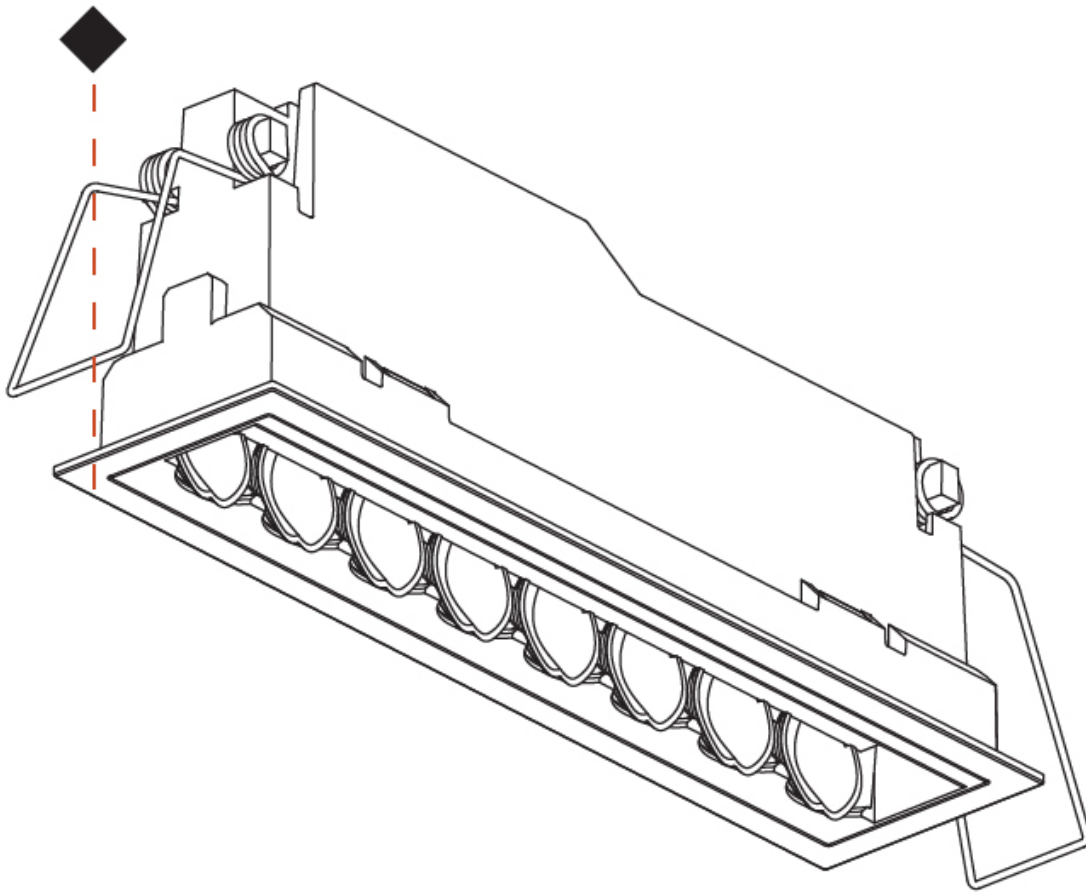

Certified By: CSA Certified to UL and CSA Standards
 IP rating: IP20

MAGIQ HOLLOW WALLWASH KORONA RECESSED

A35584-

PROJECT _____

TYPE _____

SPECIFIER _____

QUANTITY _____

DATE _____