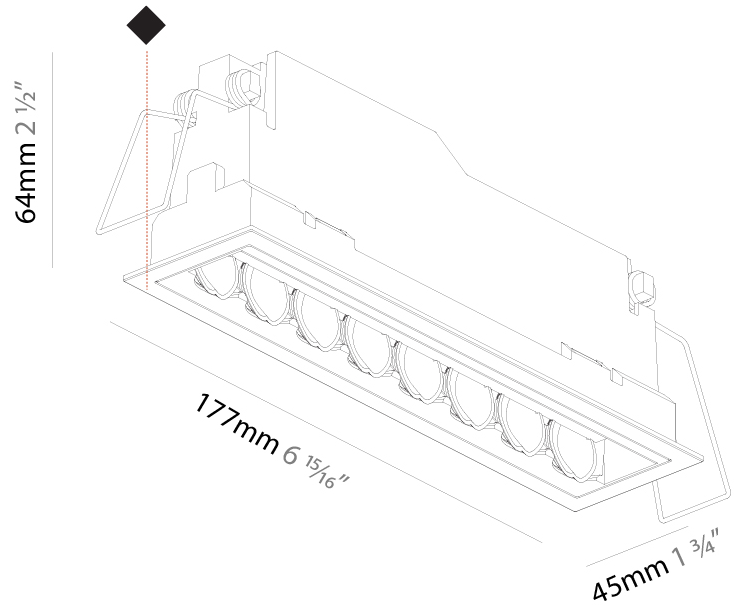

GENERAL

Series: Magiq Hollow Wallwash
Subseries: Magiq Hollow Wallwash
Partner: Prolicht
Division: Architectural
Installation: Recessed
Product Type: Wallwash
Mounting Location: Ceiling
Light Distribution: Downlight

PHYSICAL

Shape: Rectangle
Length (mm): 177
Length (in): 6 ¹⁵/₁₆
Width (mm): 45
Width (in): 1 ³/₄
Height (mm): 64
Height (in): 2 ¹/₂
Ceiling Thickness (mm): 5 - 30
Ceiling Thickness (in): 1/16 - 1 3/16
Min. Recessing Depth (mm): 100
Min. Recessing Depth (in): 3 ¹⁵/₁₆
Fixture Finish: SSR / BKV / CWI / CRY / HAB / UFT / ITA / RUA / FTG / MYG / LOD / PUS / FRO / FUP / KIA / POP / BLS / SPG / MEY / GOH / CHC / COM / ABZ / JAG / OBR / MOS / ROR
Fixture Material: Aluminum Die Cast
Cut-out Measurements: 170mm / 6 11/16" x 38mm / 1 1/2"

ELECTRICAL

Lamp Type: LED (Zhaga Standard)
Input Wattage (W): 19
Total Output Wattage (W): 17.2
Dimming: Tri-Mode (Non-Dimming and Phase Dimming (120Vac only) and 0-10V Dimming)
Driver Included: No
Driver Location: Remote
Driver Type: Constant Current - Universal
Driver Class: Class 2
Input Voltage (V): 120 - 277
Constant Current (MA): 700

LED

Number of LEDs: 8
Color Temperature (°K): 2700 / 3000 / 3500 / 4000
Max. Delivered Lumen (lm): 1270 / 1270 / 1513 / 1544
Nominal Lumen (lm): 1492 / 1492 / 1778 / 1814
CRI: >90 CRI
Lamp Life (hrs): 50000

OPTICAL

RATINGS AND CERTIFICATIONS

Certified By: CSA Certified to UL and CSA Standards
IP rating: IP20