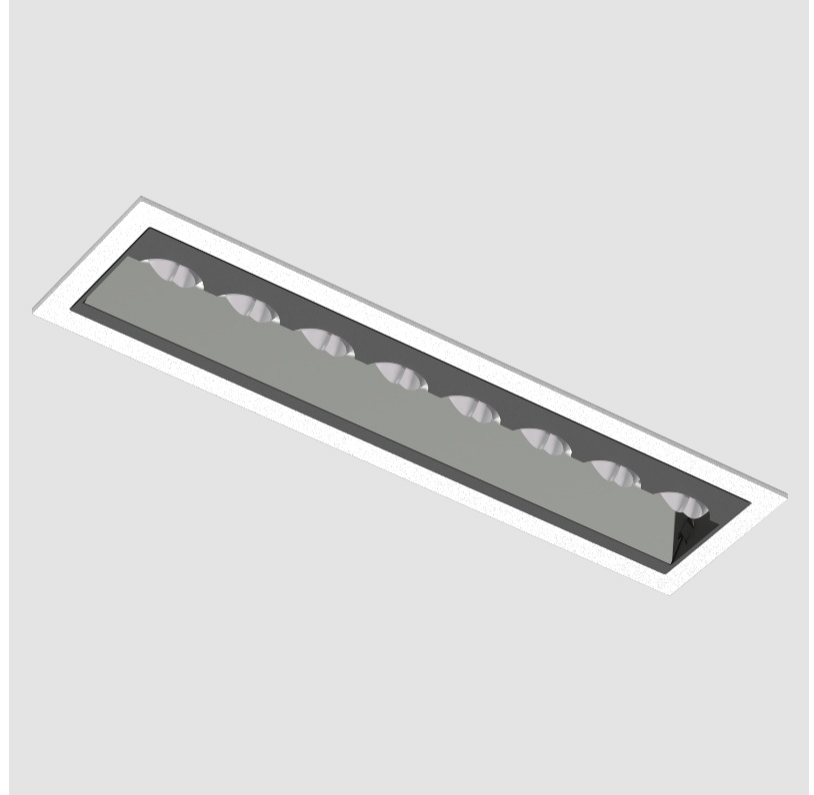

GENERAL

Series: Magiq Hollow Wallwash
Subseries: Magiq Hollow Wallwash
Partner: Prolicht
Division: Architectural
Installation: Recessed
Product Type: Wallwash
Mounting Location: Ceiling
Light Distribution: Downlight

PHYSICAL

Shape: Rectangle
Length (mm): 177
Length (in): 6 15/16
Width (mm): 45
Width (in): 1 3/4
Height (mm): 64
Height (in): 2 1/2
Ceiling Thickness (mm): 5 - 30
Ceiling Thickness (in): 1/16 - 1 3/16
Min. Recessing Depth (mm): 100
Min. Recessing Depth (in): 3 15/16
Fixture Finish: [SSR / BKV / CWI / CRY / HAB / UFT / ITA / RUA / FTG / MYG / LOD / PUS / FRO / FUP / KIA / POP / BLS / SPG / MEY / GOH / CHC / COM / ABZ / JAG / OBR / MOS / ROR](#)
Fixture Material: Aluminum Die Cast
Cut-out Measurements: 170mm / 6 11/16" x 38mm / 1 1/2"

ELECTRICAL

Lamp Type: LED (Zhaga Standard)
Input Wattage (W): 19
Total Output Wattage (W): 17.2
Dimming: Tri-Mode (Non-Dimming and Phase Dimming (120Vac only) and 0-10V Dimming)
Driver Included: No
Driver Location: Remote
Driver Type: Constant Current - Universal
Driver Class: Class 2
Input Voltage (V): 120 - 277
Constant Current (MA): 700

LED

Number of LEDs: 8
Color Temperature (°K): [2700 / 3000 / 3500 / 4000](#)
Max. Delivered Lumen (lm): 1270 / 1270 / 1513 / 1544
Nominal Lumen (lm): 1492 / 1492 / 1778 / 1814
CRI: >90 CRI
Lamp Life (hrs): 50000

OPTICAL

RATINGS AND CERTIFICATIONS

Certified By: CSA Certified to UL and CSA Standards
IP rating: IP20

100mm
3 15/16"

5 - 30 mm
3/16" - 1 3/16"

170mm x 38mm
6 11/16" x 1 1/2"